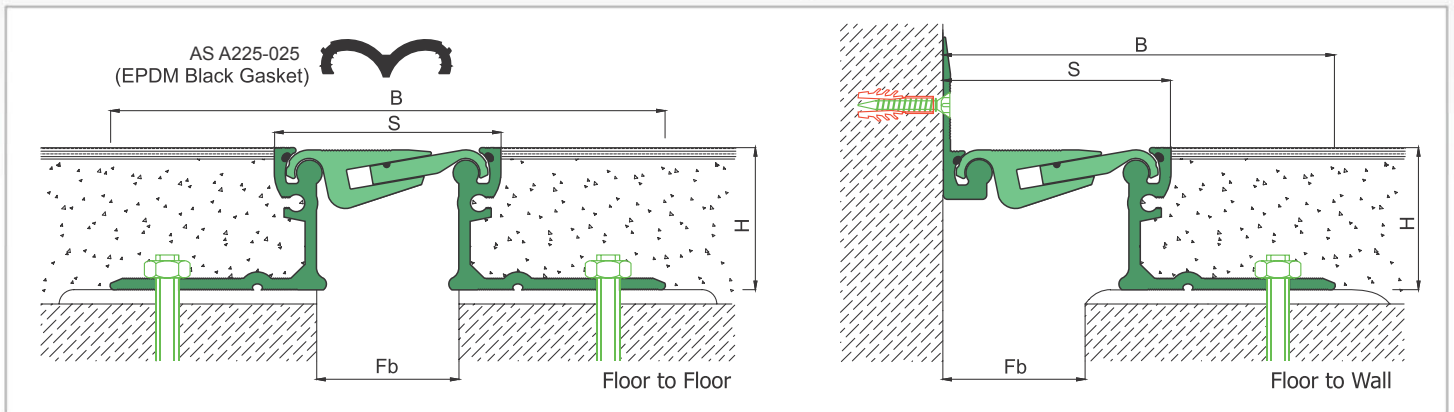

AS A225 profile is particularly designed for areas with heavy vehicle traffic. Pure metal structure characterizes AS A225 as a hardwearing & maintenance free profile. Hinged profile system and freely moving center pieces let the profile to meet displacements in 3 directions. Striated profile surface prevents slipping while the EPDM cords placed between the profiles eliminate metal stroking noise and minimize liquid leakage risk. Quite wide designed punched base frame lets the profile to be installed in an easy, quick and secured way. As pure metal profiles can not function in very narrow gaps, AS A225 – 030 profile with elastomeric gasket is designed and can be applied to gaps up to 25 mm. For surface mounted applications, AS U235 model is recommended. Profiles are delivered factory-assembled.

* Visuals are representative and the profile configuration may differ depending on the characteristics requested.

LOCATION	MODEL	GAP (Fb) mm	HEIGHT (H) MM	OVERALL WIDTH (B) mm	VISIBLE WIDTH (S) mm	MOVEMENT (W) mm	LOAD CAPACITY	STANDARD LENGTH (mt)
Floor to Floor	AS A225-025	25	30 / 38 / 50 / 70	170	55	+10 / -5	25 kN 120 kN	3
	AS A225-035	35	30 / 38 / 50 / 70	183	68	± 5	25 kN 300 kN	3
	AS A225-050	50	30 / 38 / 50 / 70	195	80	± 8	70 kN 300 kN	3
	AS A225-070	70	30 / 38 / 50 / 70	215	100	± 10	70 kN 300 kN	3
	AS A225-100	100	30 / 38 / 50 / 70	245	130	± 14	70 kN 300 kN	3
	AS A225-150	150	65	340	206	± 25	65 kN 300 kN	3

Note: Please ask for different sizes

 AS A225 070
 H50D

 AS A225 070
 H50KD

Profil No Profile Number	AS A225 070	AS A225 070K
Fb (mm)	70	70
H (mm) yaklaşık approx.	50	50
W± (mm) yaklaşık approx.	±10	±10
Renk Color	Alüminyum: Natürel, Fitiller: Siyah Aluminium: Natural, Inserts: Black	
Malzeme Material	Alüminyum, EPDM Kauçuk Aluminium, EPDM Rubber	
Standart Uzunluk Standard Length	3	
Yükleme Kapasitesi Load-Bearing Capacity	70kN 	300kN 