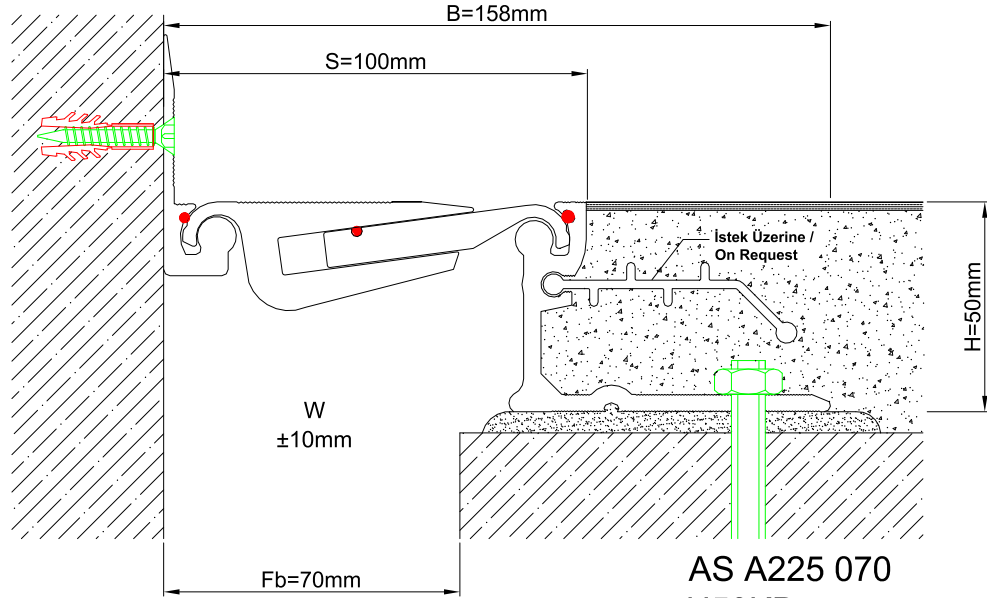

AS A225 profile is particularly designed for areas with heavy vehicle traffic. Pure metal structure characterizes AS A225 as a hardwearing & maintenance free profile. Hinged profile system and freely moving center pieces let the profile to meet displacements in 3 directions. Striated profile surface prevents slipping while the EPDM cords placed between the profiles eliminate metal stroking noise and minimize liquid leakage risk. Quite wide designed punched base frame lets the profile to be installed in an easy, quick and secured way. As pure metal profiles can not function in very narrow gaps, AS A225 – 030 profile with elastomeric gasket is designed and can be applied to gaps up to 25 mm. For surface mounted applications, AS U235 model is recommended. Profiles are delivered factory-assembled.

* Visuals are representative and the profile configuration may differ depending on the characteristics requested.

LOCATION	MODEL	GAP (Fb) mm	HEIGHT (H) MM	OVERALL WIDTH (B) mm	VISIBLE WIDTH (S) mm	MOVEMENT (W) mm	LOAD CAPACITY	STANDARD LENGTH (mt)
Floor to Floor	AS A225-025	25	30 / 38 / 50 / 70	170	55	+10 / -5	25 kN 120 kN	3
	AS A225-035	35	30 / 38 / 50 / 70	183	68	± 5	25 kN 300 kN	3
	AS A225-050	50	30 / 38 / 50 / 70	195	80	± 8	70 kN 300 kN	3
	AS A225-070	70	30 / 38 / 50 / 70	215	100	± 10	70 kN 300 kN	3
	AS A225-100	100	30 / 38 / 50 / 70	245	130	± 14	70 kN 300 kN	3
	AS A225-150	150	65	340	206	± 25	65 kN 300 kN	3

Note: Please ask for different sizes

 AS A225 070
 H50D

 AS A225 070
 H50KD

Profil No Profile Number	AS A225 070	AS A225 070K
Fb (mm)	70	70
H (mm) yaklaşık approx.	50	50
W± (mm) yaklaşık approx.	±10	±10
Renk Color	Alüminyum: Natürel, Fitiller: Siyah Aluminium: Natural, Inserts: Black	
Malzeme Material	Alüminyum, EPDM Kauçuk Aluminium, EPDM Rubber	
Standart Uzunluk Standard Length	3	
Yükleme Kapasitesi Load-Bearing Capacity	70kN 	300kN 