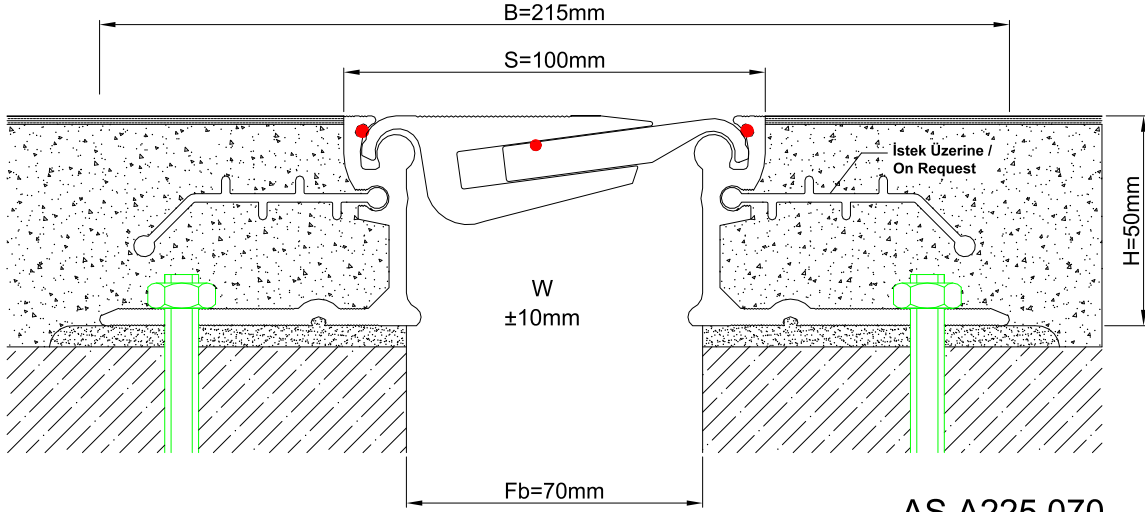

AS A225 profile is particularly designed for areas with heavy vehicle traffic. Pure metal structure characterizes AS A225 as a hardwearing & maintenance free profile. Hinged profile system and freely moving center pieces let the profile to meet displacements in 3 directions. Striated profile surface prevents slipping while the EPDM cords placed between the profiles eliminate metal stroking noise and minimize liquid leakage risk. Quite wide designed punched base frame lets the profile to be installed in an easy, quick and secured way. As pure metal profiles can not function in very narrow gaps, AS A225 – 030 profile with elastomeric gasket is designed and can be applied to gaps up to 25 mm. For surface mounted applications, AS U235 model is recommended. Profiles are delivered factory-assembled.

* Visuals are representative and the profile configuration may differ depending on the characteristics requested.

LOCATION	MODEL	GAP (Fb) mm	HEIGHT (H) MM	OVERALL WIDTH (B) mm	VISIBLE WIDTH (S) mm	MOVEMENT (W) mm	LOAD CAPACITY	STANDARD LENGTH (mt)
Floor to Floor	AS A225-025	25	30 / 38 / 50 / 70	170	55	+10 / -5	25 kN 120 kN	3
	AS A225-035	35	30 / 38 / 50 / 70	183	68	± 5	25 kN 300 kN	3
	AS A225-050	50	30 / 38 / 50 / 70	195	80	± 8	70 kN 300 kN	3
	AS A225-070	70	30 / 38 / 50 / 70	215	100	± 10	70 kN 300 kN	3
	AS A225-100	100	30 / 38 / 50 / 70	245	130	± 14	70 kN 300 kN	3
	AS A225-150	150	65	340	206	± 25	65 kN 300 kN	3

Note: Please ask for different sizes

 AS A225 070
 H50D

 AS A225 070
 H50KD

Profil No Profile Number	AS A225 070	AS A225 070K
Fb (mm)	70	70
H (mm) yaklaşık approx.	50	50
W± (mm) yaklaşık approx.	±10	±10
Renk Color	Alüminyum: Natürel, Fitiller: Siyah Aluminium: Natural, Inserts: Black	
Malzeme Material	Alüminyum, EPDM Kauçuk Aluminium, EPDM Rubber	
Standart Uzunluk Standard Length	3	
Yükleme Kapasitesi Load-Bearing Capacity	70kN 	300kN 