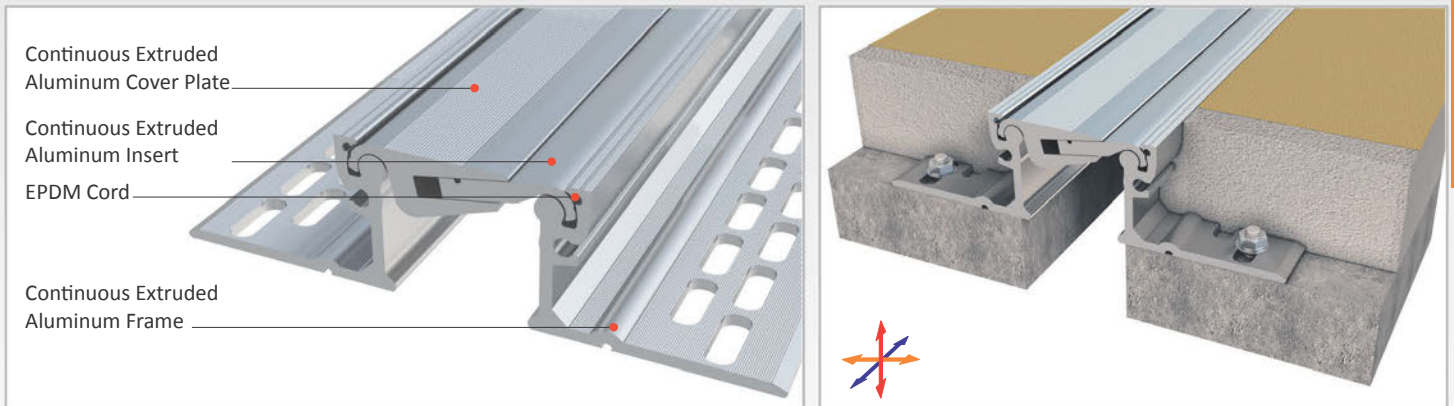

AS A225 profile is particularly designed for areas with heavy vehicle traffic. Pure metal structure characterizes AS A225 as a hardwearing & maintenance free profile. Hinged profile system and freely moving center pieces let the profile to meet displacements in 3 directions. Striated profile surface prevents slipping while the EPDM cords placed between the profiles eliminate metal stroking noise and minimize liquid leakage risk. Quite wide designed punched base frame lets the profile to be installed in an easy, quick and secured way. As pure metal profiles can not function in very narrow gaps, AS A225 – 030 profile with elastomeric gasket is designed and can be applied to gaps up to 25 mm. For surface mounted applications, AS U235 model is recommended. Profiles are delivered factory-assembled.

- Application Areas** : Indoor & Outdoor / Floor
- Ideal for** : Factories, Warehouses, Car Parks, Airports, Shopping Malls, Commercial & Public Buildings etc.
- Material** : Mill Finish Aluminum (Anodizing optional), EPDM Cord; EPDM Gasket (Only AS A225-030)
- Aluminum Alloy** : 6063 AA-USA / EN AW 6063
- Optional Supplies** : Fire Barrier, Waterproof EPDM membrane

* Visuals are representative and the profile configuration may differ depending on the characteristics requested.

LOCATION	MODEL	GAP (Fb) mm	HEIGHT (H) MM	OVERALL WIDTH (B) mm	VISIBLE WIDTH (S) mm	MOVEMENT (W) mm	LOAD CAPACITY	STANDARD LENGTH (mt)
Floor to Floor	AS A225-025	25	30 / 38 / 50 / 70	170	55	+10 / -5	25 kN 120 kN	3
	AS A225-035	35	30 / 38 / 50 / 70	183	68	± 5	25 kN 300 kN	3
	AS A225-050	50	30 / 38 / 50 / 70	195	80	± 8	70 kN 300 kN	3
	AS A225-070	70	30 / 38 / 50 / 70	215	100	± 10	70 kN 300 kN	3
	AS A225-100	100	30 / 38 / 50 / 70	245	130	± 14	70 kN 300 kN	3
	AS A225-150	150	65	340	206	± 25	65 kN 300 kN	3